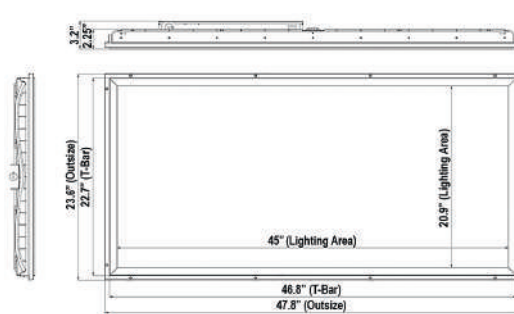

2x4 LED Troffs