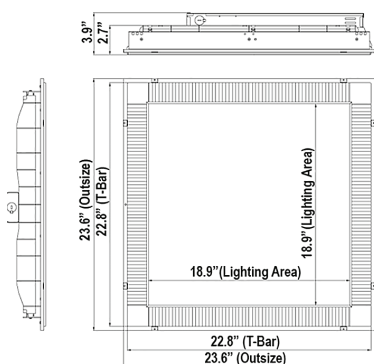

2x2 LED Troffs