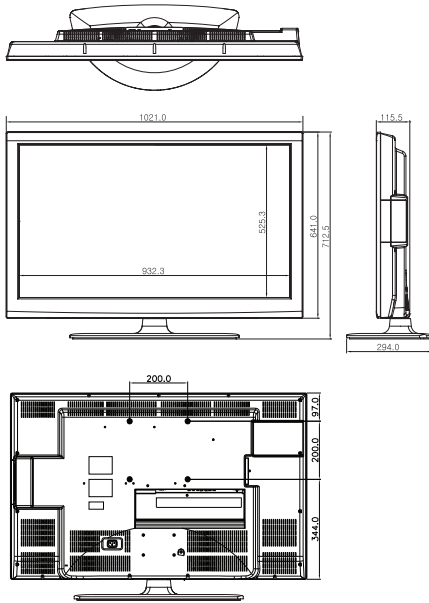

Dimensions