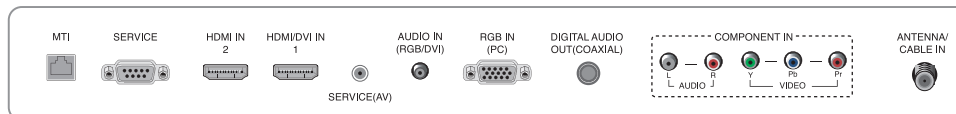

REAR JACK PANEL