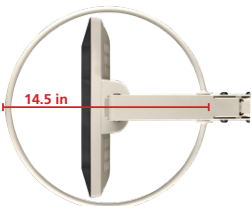

Protective Halo

Included with JA80 Arm

Every JA80 swing arm includes a protective halo in the shipping package. 14.5 inches in diameter, the halo can be used to provide 360° of protection to your television. It also doubles as a way to move the swing arm, without putting pressure on the television.