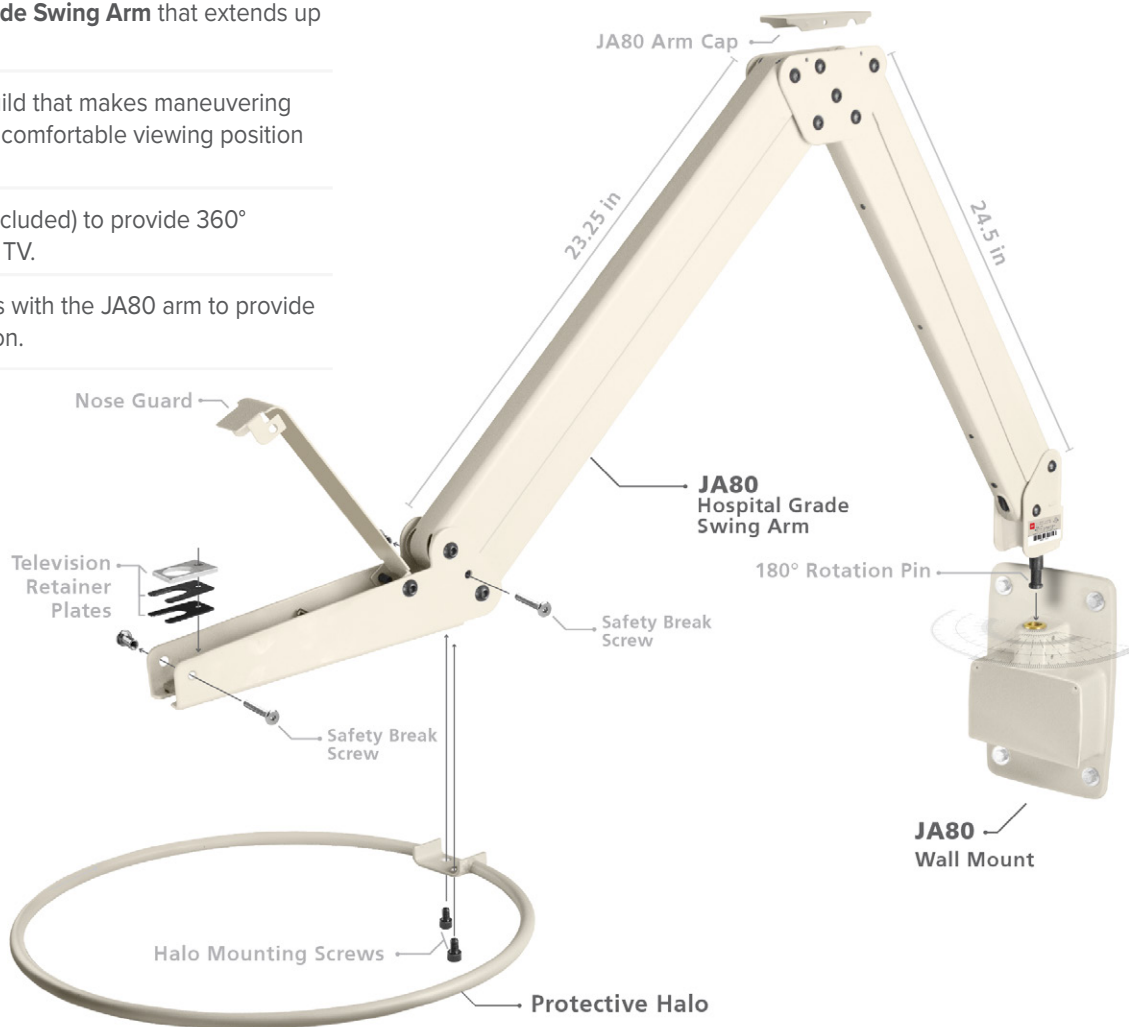

**JA80 PARTS**

**J14HV840 & Accessories**

- | **JA80**

**Swing Arm Mount**

- | **JM80**

**JA80 SWING ARM**

**Healthcare Articulating Swing Arm for Personal TVs**

The RCA JA80 Swing Arm was made to support the J14HV840 RCA Personal TV & works well with most other personal television systems. The internal braking system ensures that the arm stays put. The powdered finish is easy to clean, and the low profile hardware is attractive and less likely to catch on any clothing, bedding or instruments. The optional arm halo provides 360° protection, and allows the TV & Arm to be moved without putting stress on the TV unit. The J14HV840 flexible braided coaxial cable increases the life expectancy, reducing long term cost.

**Specifications**

Maximum Reach	Up to 57"
Minimum Ceiling Clearance	30"
Minimum Floor Clearance	47 ± 2"
Weight (lbs.)	15 lbs
Load Limit	6 lbs
Shipping Size ( W x H x D )	18" x 29" x 4"
Shipping Weight (lbs.)	19 lbs.
UPC	811635020925

**DESIGNED FOR USE IN**

**Hospital Rooms**

Healthcare UL Listed, powder coated finish makes the JA80 arm, and personal TV system ideal for hospital rooms.

**Dialysis Centers**

JA80 articulating arm allows patients to pull their personal TV close for viewing that does not disturb neighboring patients.

## JA80 Arm & Mounting System

- | **JA80 Hospital Grade Swing Arm** that extends up to 57" Inches.
- | **Smooth Motion** build that makes maneuvering the swing arm to a comfortable viewing position for any patient.
- | **Protective Halo** (included) to provide 360° protection for your TV.
- | **JM80** mount works with the JA80 arm to provide 180° range of motion.