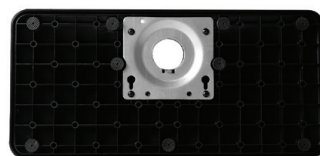

Accessories

Guest Remote

R230D1A

Master Remote

R230D2*

Anti-Theft Swivel Stand

Lockdown Plate may vary

FEATURES